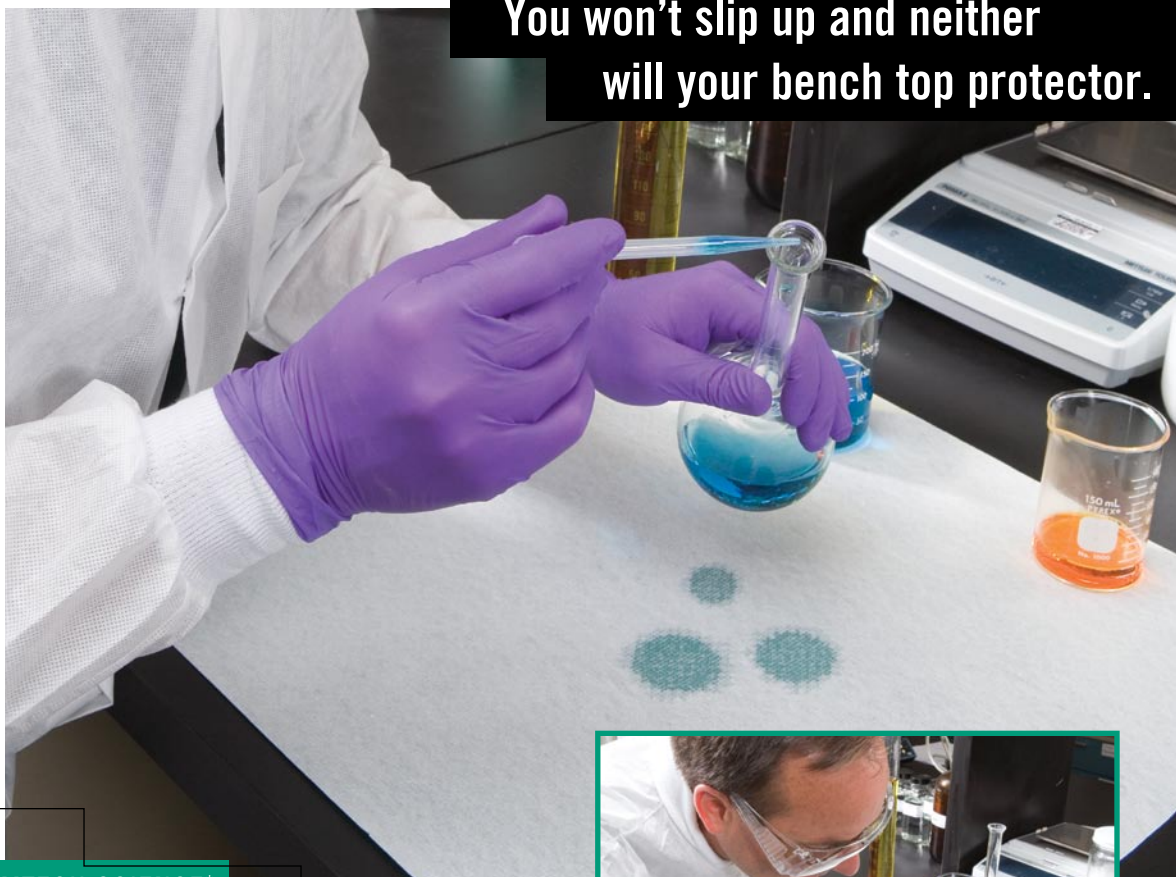

**You won't slip up and neither
will your bench top protector.**

Introducing the KIMTECH SCIENCE*
Bench Top Protector

When you're dealing with harsh chemicals and delicate glassware, you need a bench top protector that won't slide out from under your work.

The new KIMTECH SCIENCE* Bench Top Protector delivers the quality performance you expect from the KIMTECH SCIENCE* Brand, the same brand that brings you KIMWIPES* Wipers.

This advanced bench top protector features a polyethylene backing that:

- Provides excellent slip resistance
- Creates an effective fluid barrier
- Resists even harsh chemicals

KIMTECH SCIENCE[®] Bench Top Protector

KIMBERLY-CLARK PROFESSIONAL[®] has long been recognized for the development of technologically advanced products that consistently meet the quality needs of laboratories worldwide.

The latest addition to the KIMTECH SCIENCE[®] KIMWIPES[®] Brand family

- Flat, stable surface helps protect experiments and delicate glassware
- Quickly absorbs spills
- Better wet durability than competitive sheet and roll products
- Slip-resistant polyethylene keeps mats in place
- Fluid barrier resists harsh chemicals
- Lies flat and remains flat even after drying